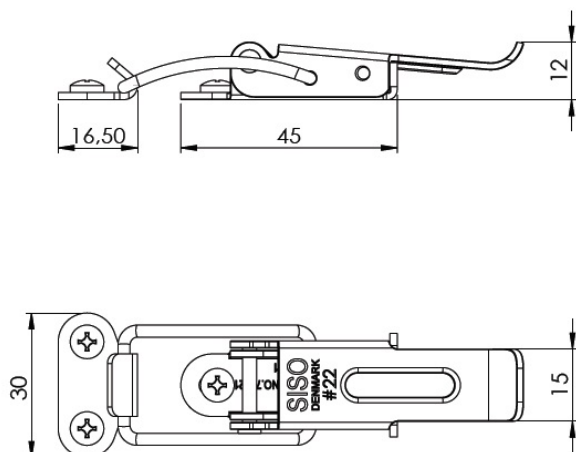

PRODUCT SHEET

Description:

Table Catch #22, Steel, BZP CR3, (1 Set=1 x Toggle+1 x Hook) RoHS compliant - Chrom3

Item number:

24.03.003-6

| Units | Box | Carton | HS Code | Barcode |
|---------------|-----|--------|------------|--|
| Set | 100 | 600 | 8302420090 |  |
| 5704866500739 | | | | |